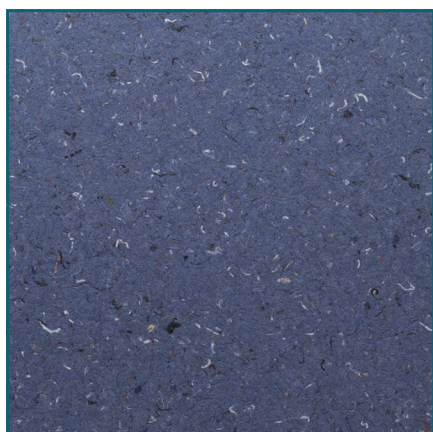

Color and finishing datasheet

Code MI100BLFMNTXXXXX

Color range Light Blue / Blue tones

Origin 100% Post-consumer

Country of origin Norway

Composition Mixed fibers

Available thicknesses 0,5 - 1 - 2 - 3 - 5 - 6 - 9 - 12 - 15 - 18 - 24 - 26 mm

Calibration sanding Feasible

Cutting refinements and fine-tuning Minimal sanding with fine-grit sandpaper

Finishes and coatings for interior use Left natural, or treated with water-based finishes, matte or gloss